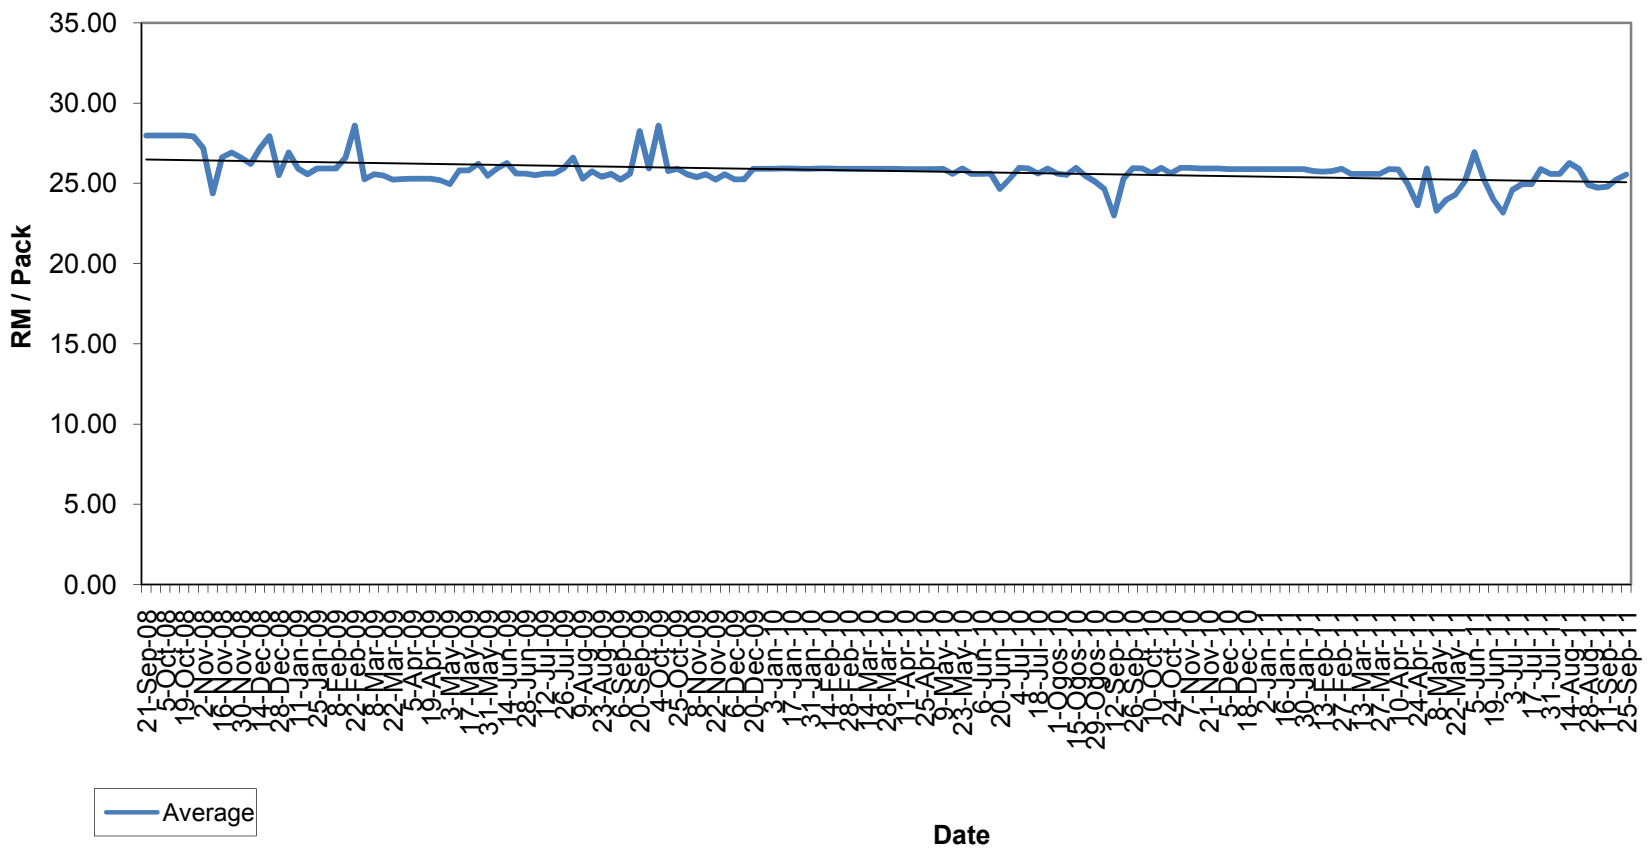

Price Monitoring - Rice Jasmine Super Tempatan 5% - 10kg