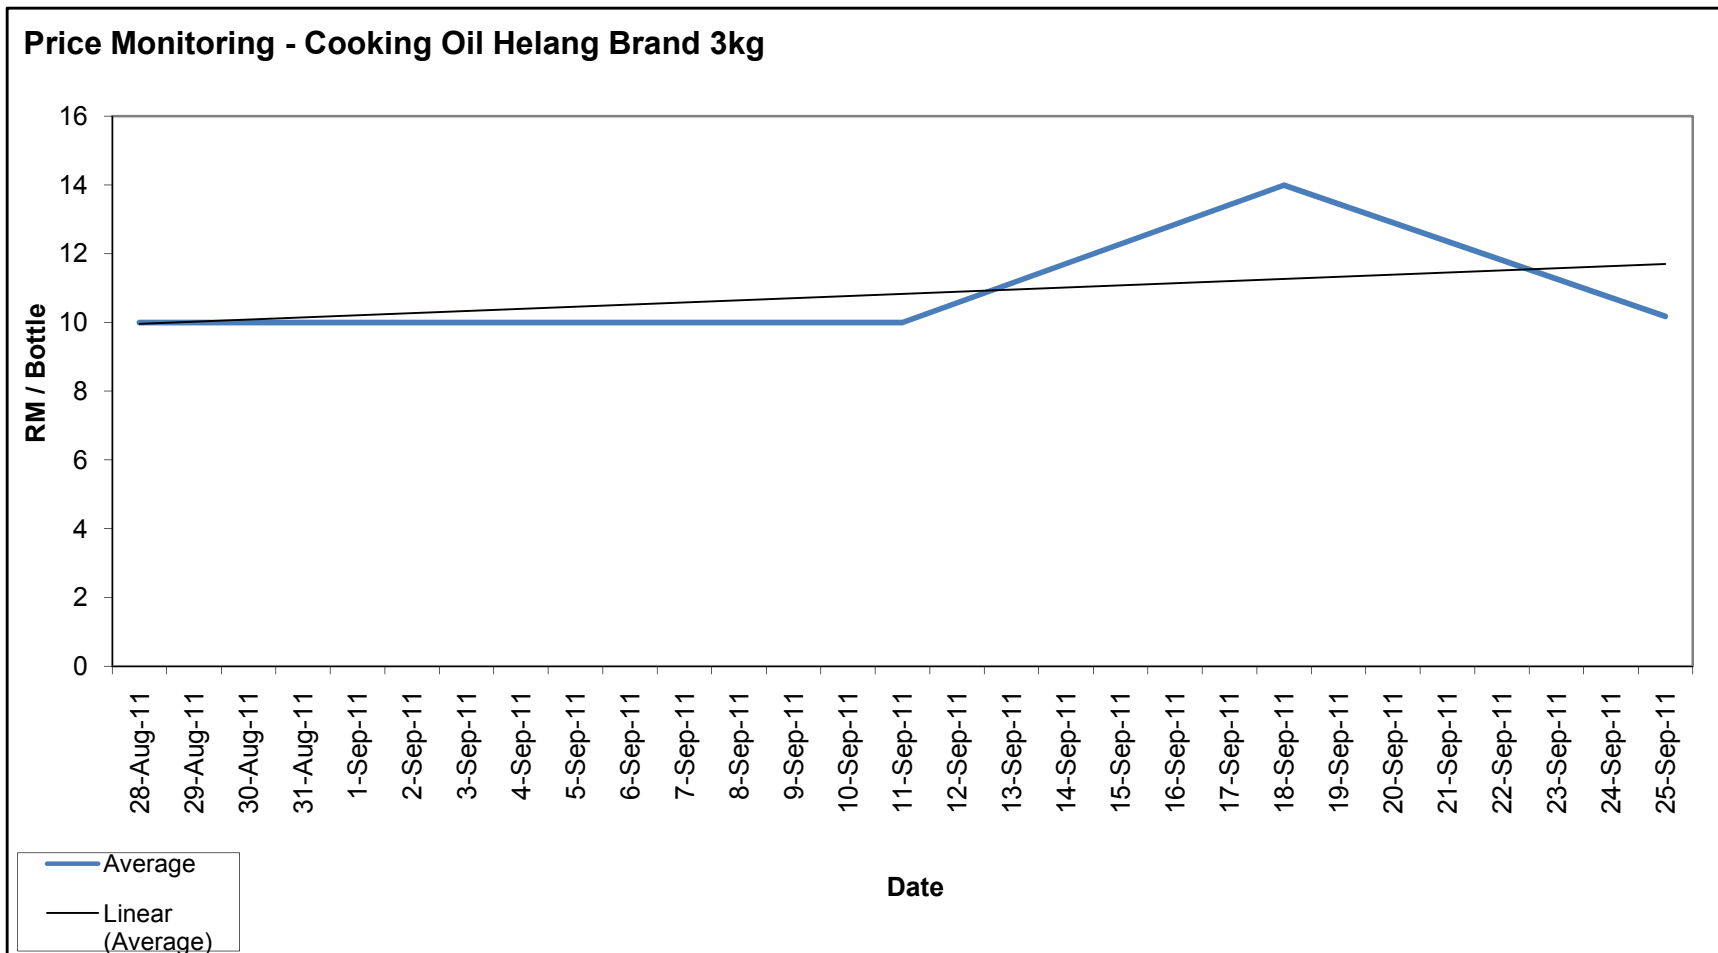

* The price monitoring for the Helang cooking oil just started on 28th August 2011