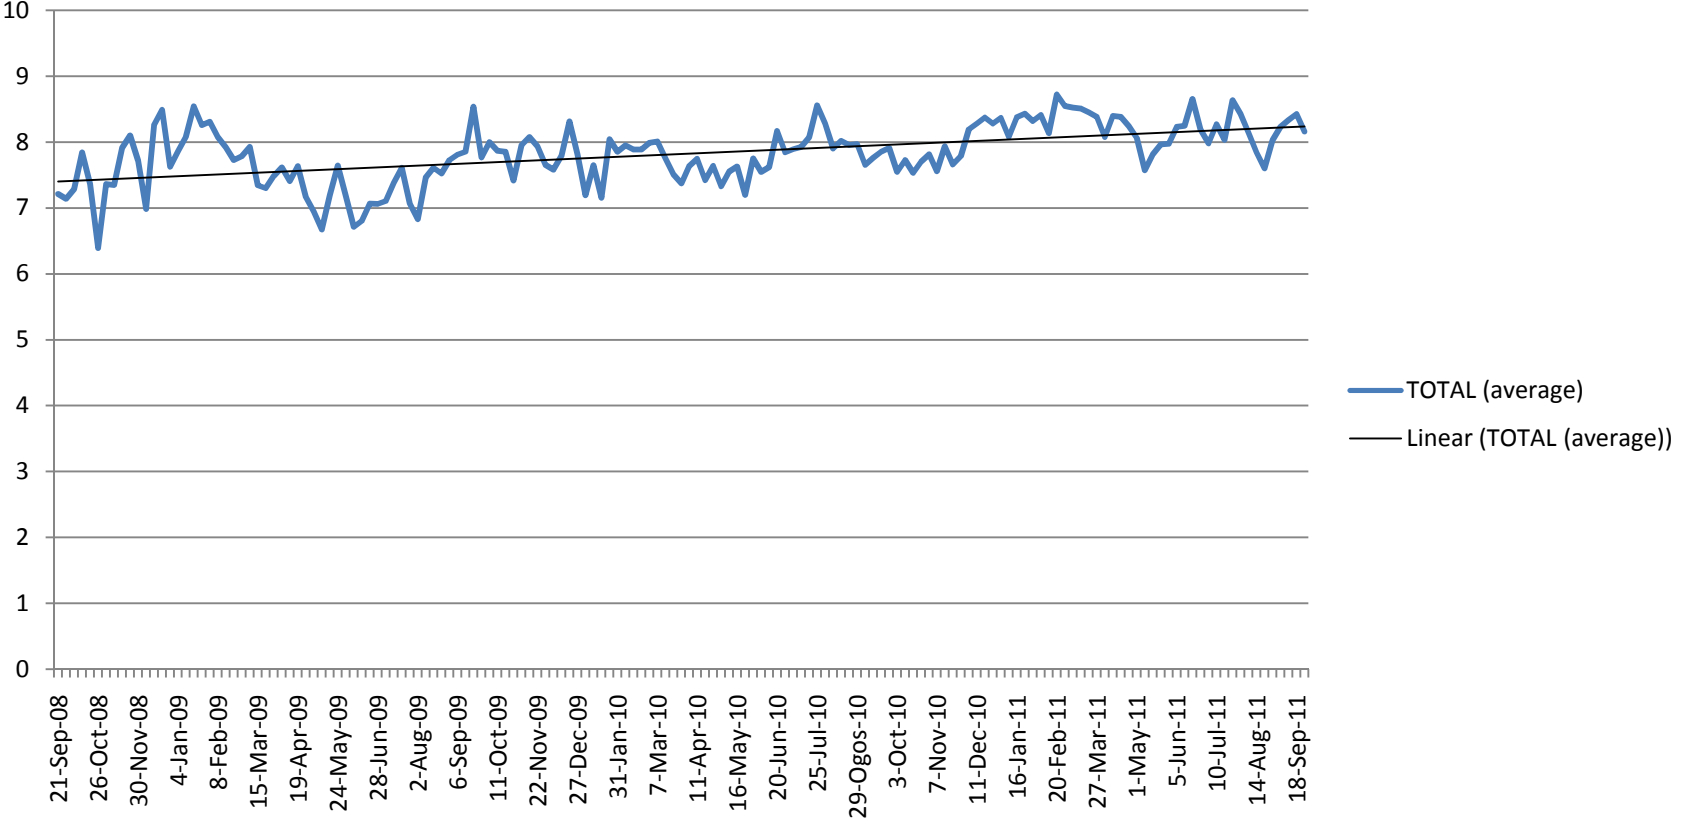

TOTAL (average)