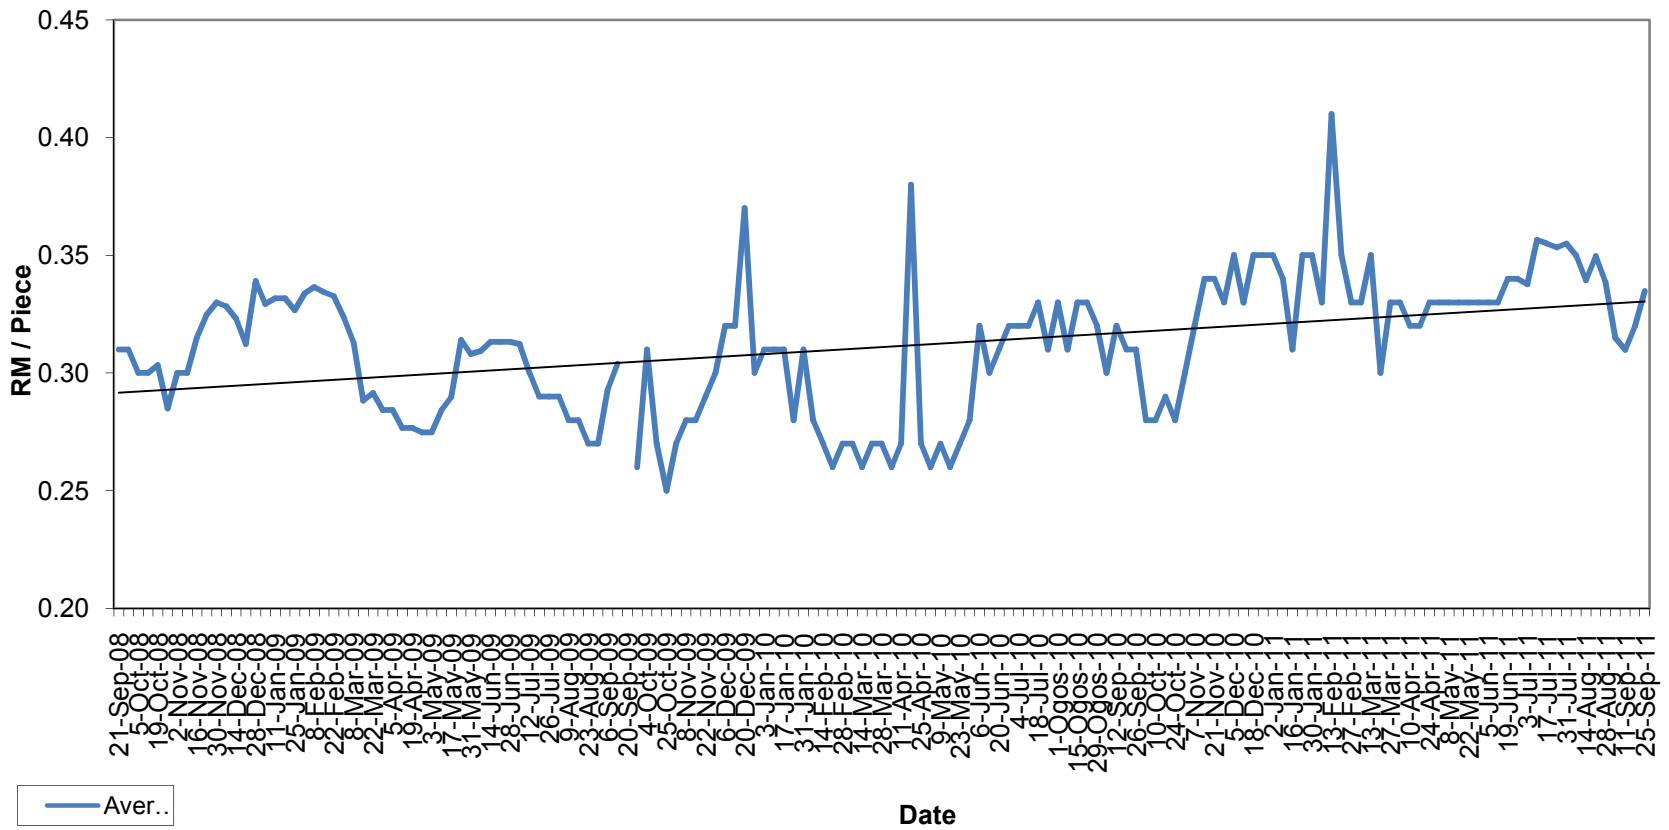

Price Monitoring - Eggs Grade A