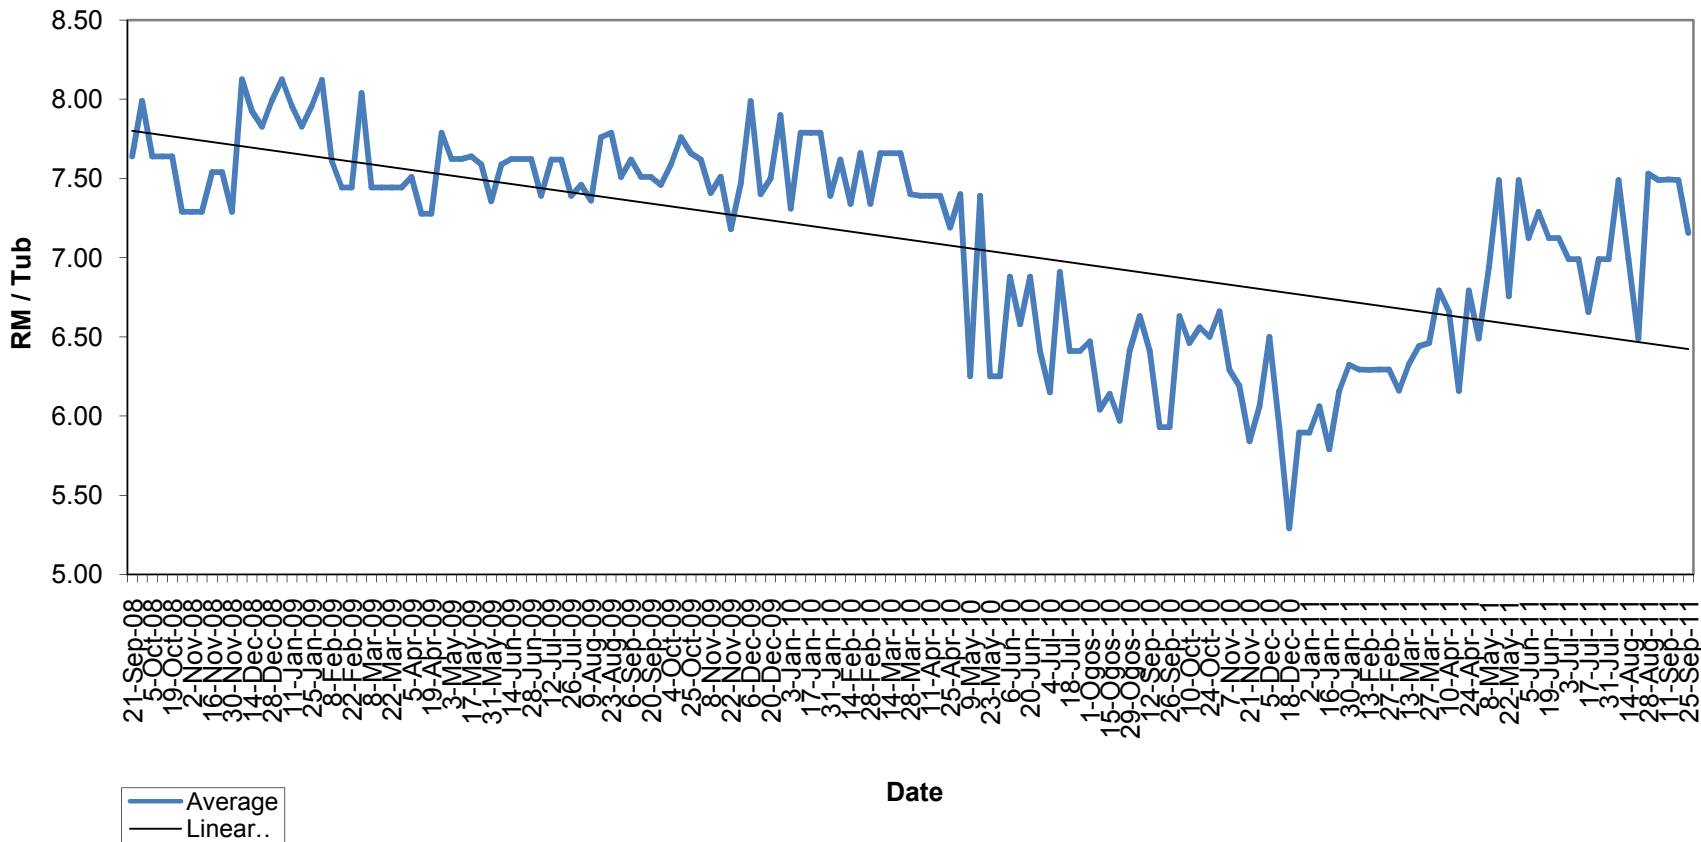

Price Monitoring - Daisy Tub Margarine (Non Refrigerated) 500g